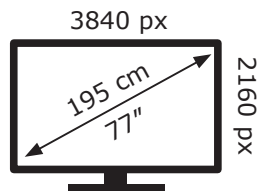

# ENERGY

LG Electronics

OLED77GX3LA

**164** kWh/1000h

ABCDEF**G**

**322** kWh/1000h

2019/2013